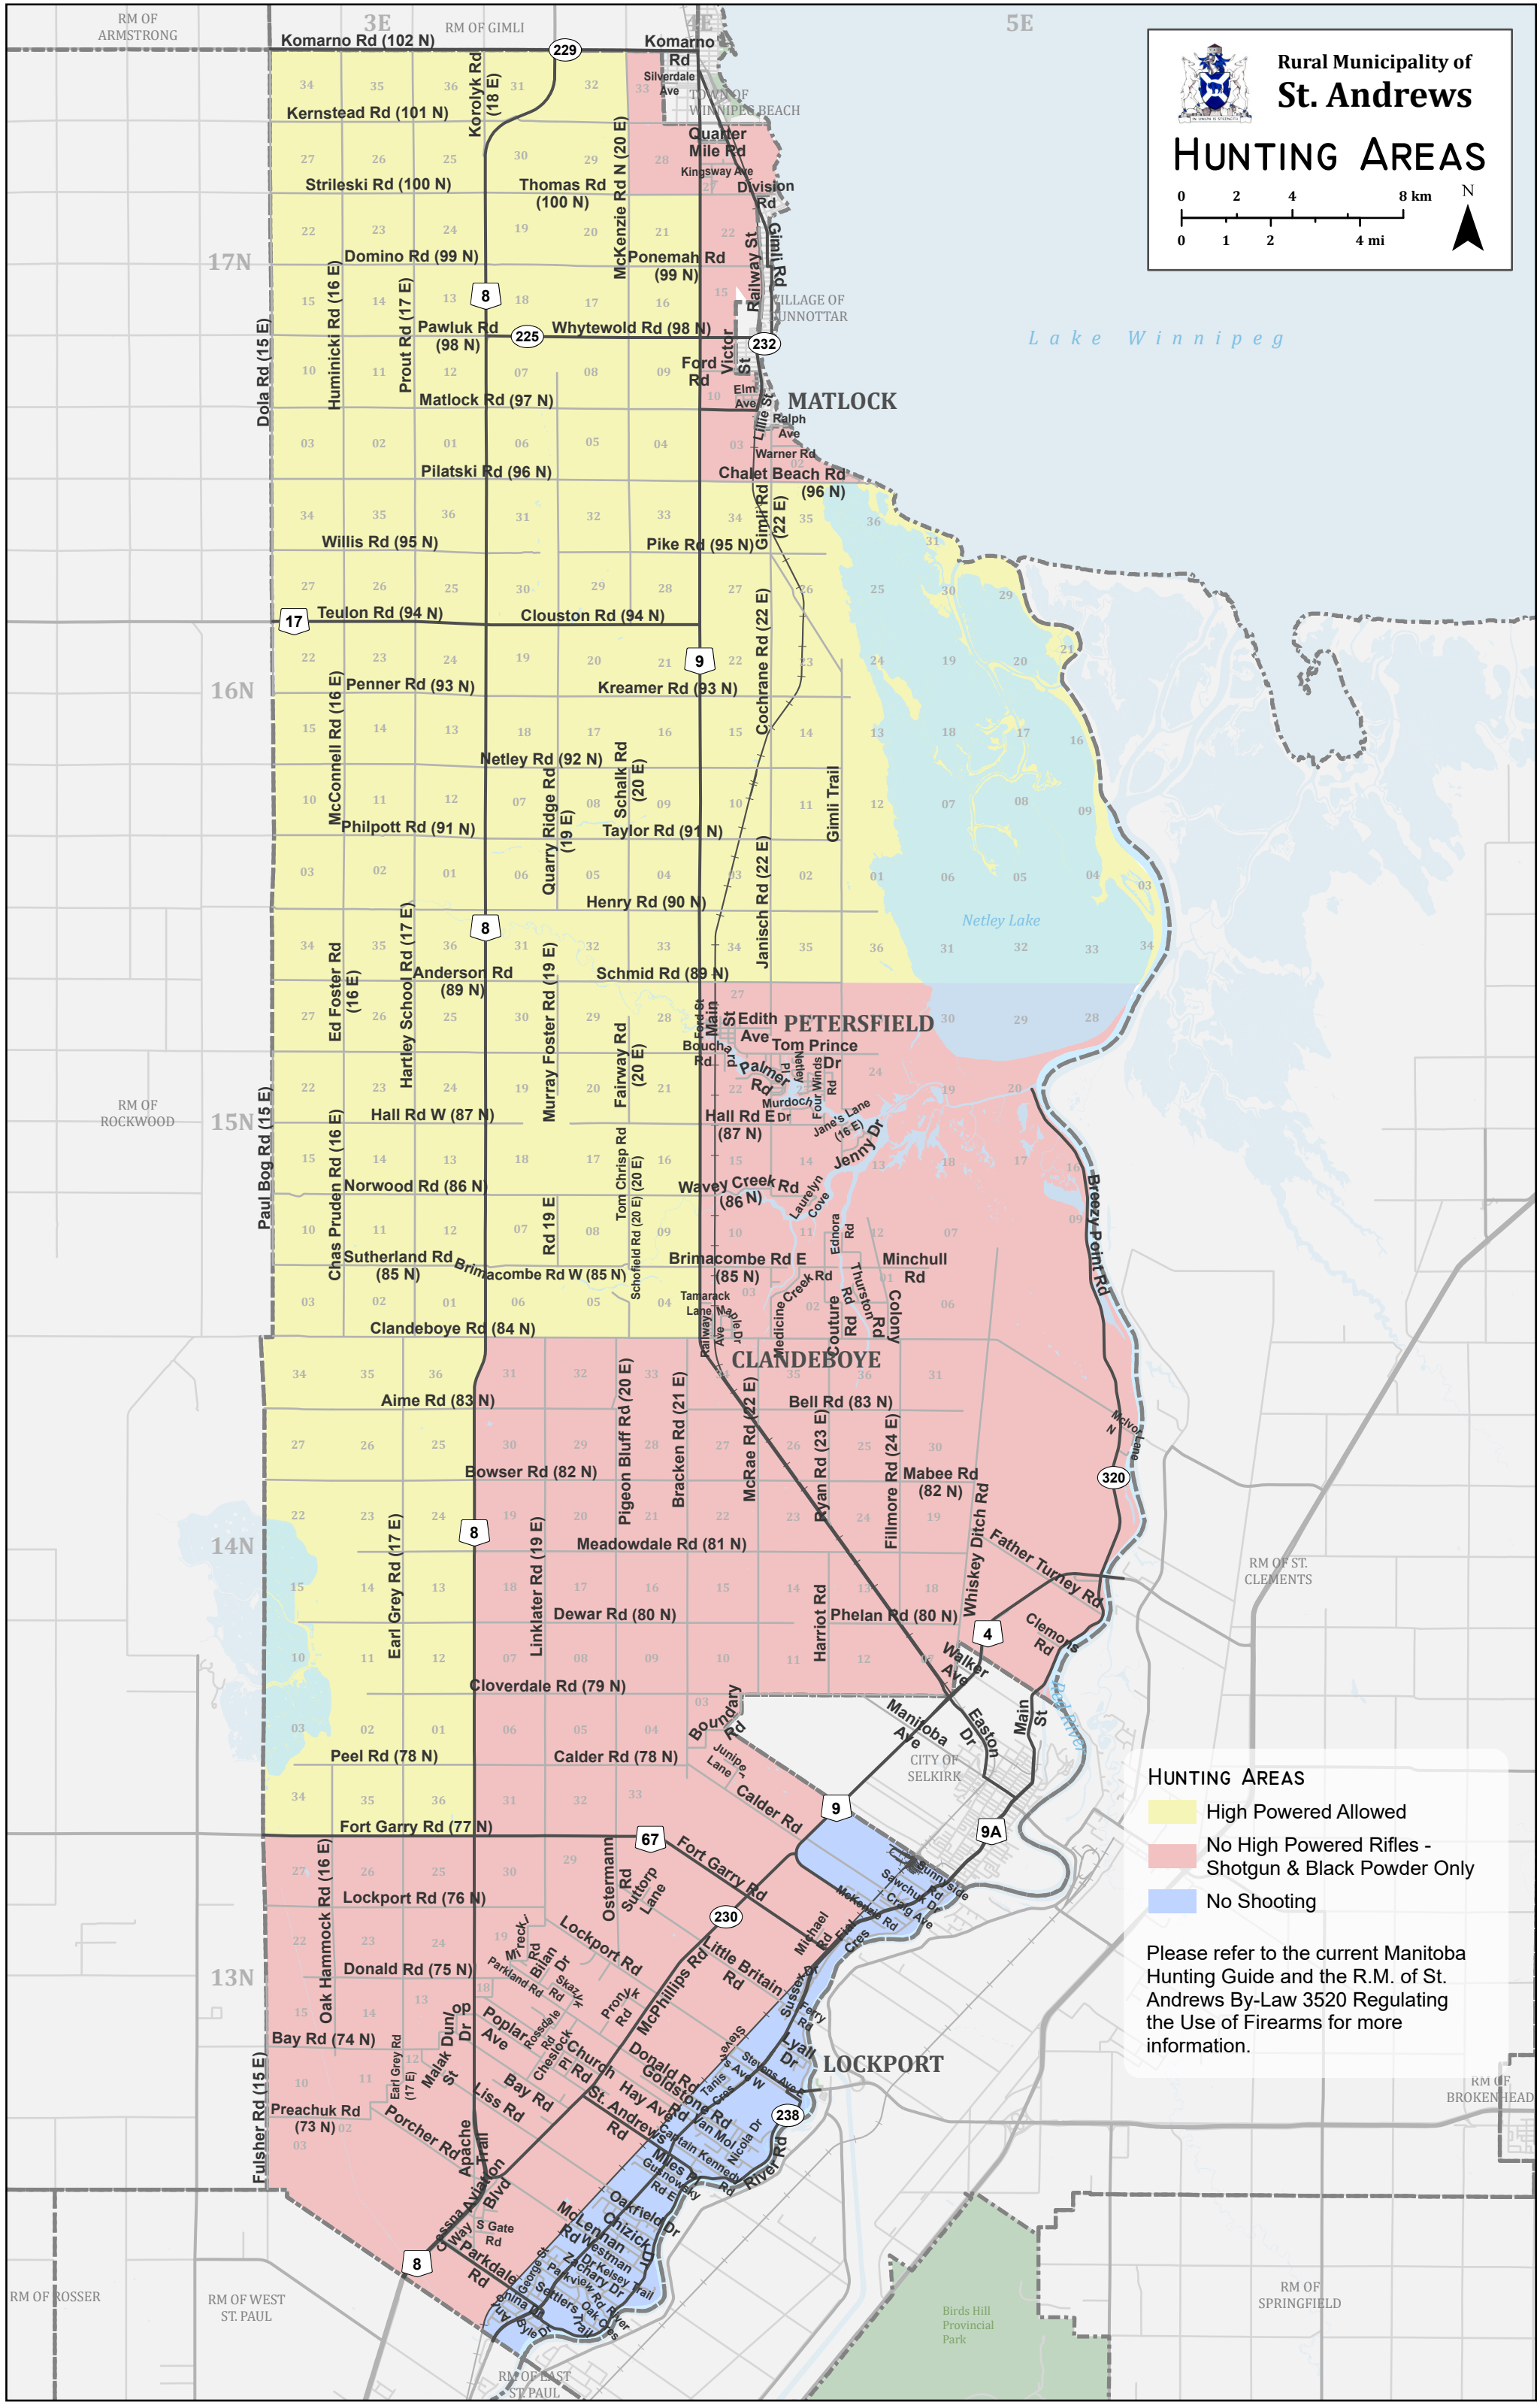

Rural Municipality of St. Andrews

HUNTING AREAS

- HUNTING AREAS**
- High Powered Allowed
 - No High Powered Rifles - Shotgun & Black Powder Only
 - No Shooting

Please refer to the current Manitoba Hunting Guide and the R.M. of St. Andrews By-Law 3520 Regulating the Use of Firearms for more information.

RM OF ARMSTRONG

RM OF GIMLI

RM OF ROCKWOOD

RM OF ST. CLEMENTS

RM OF ST. PAUL

RM OF WEST ST. PAUL

RM OF BROKEN HEAD

RM OF SPRINGFIELD

Lake Winnipeg

Netley Lake

Birds Hill Provincial Park